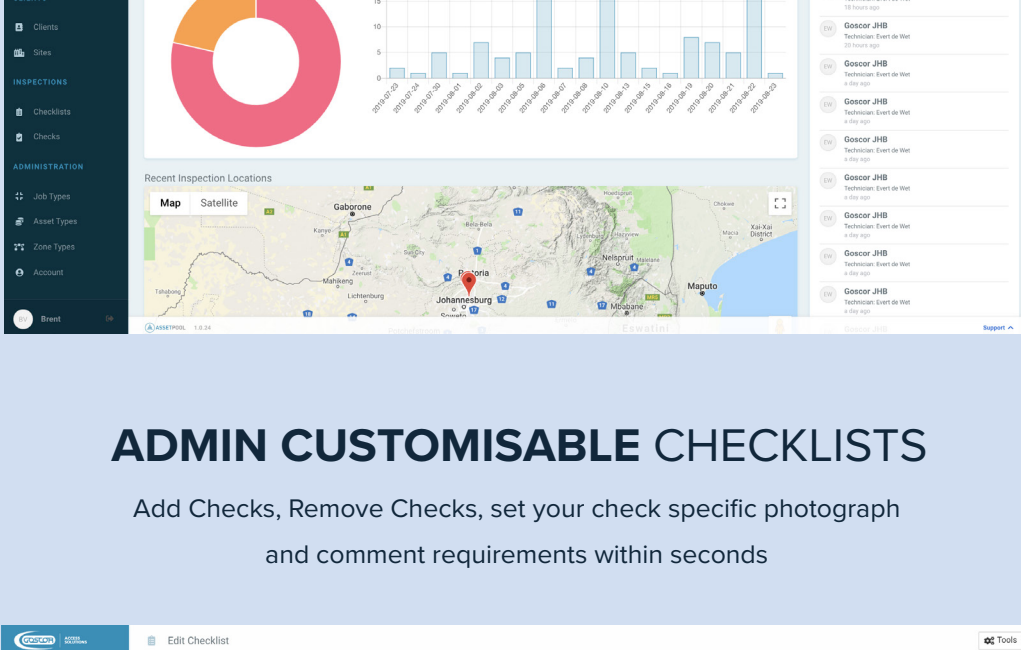

HOW IT WORKS

Simple, Easy, Reliable.

Scan

Scan the barcode and select the appropriate checklist.

Inspect

A member of your team completes the checklist based on type of asset.

Measure

Asset risk is then calculated based on the outcome of the inspection.

Report

Reports are immediately available to customers, including risk analysis.

ADMIN DASHBOARD VIEW

Your business at a glance, Control & Reporting from anywhere in the world

ADMIN CUSTOMISABLE CHECKLISTS